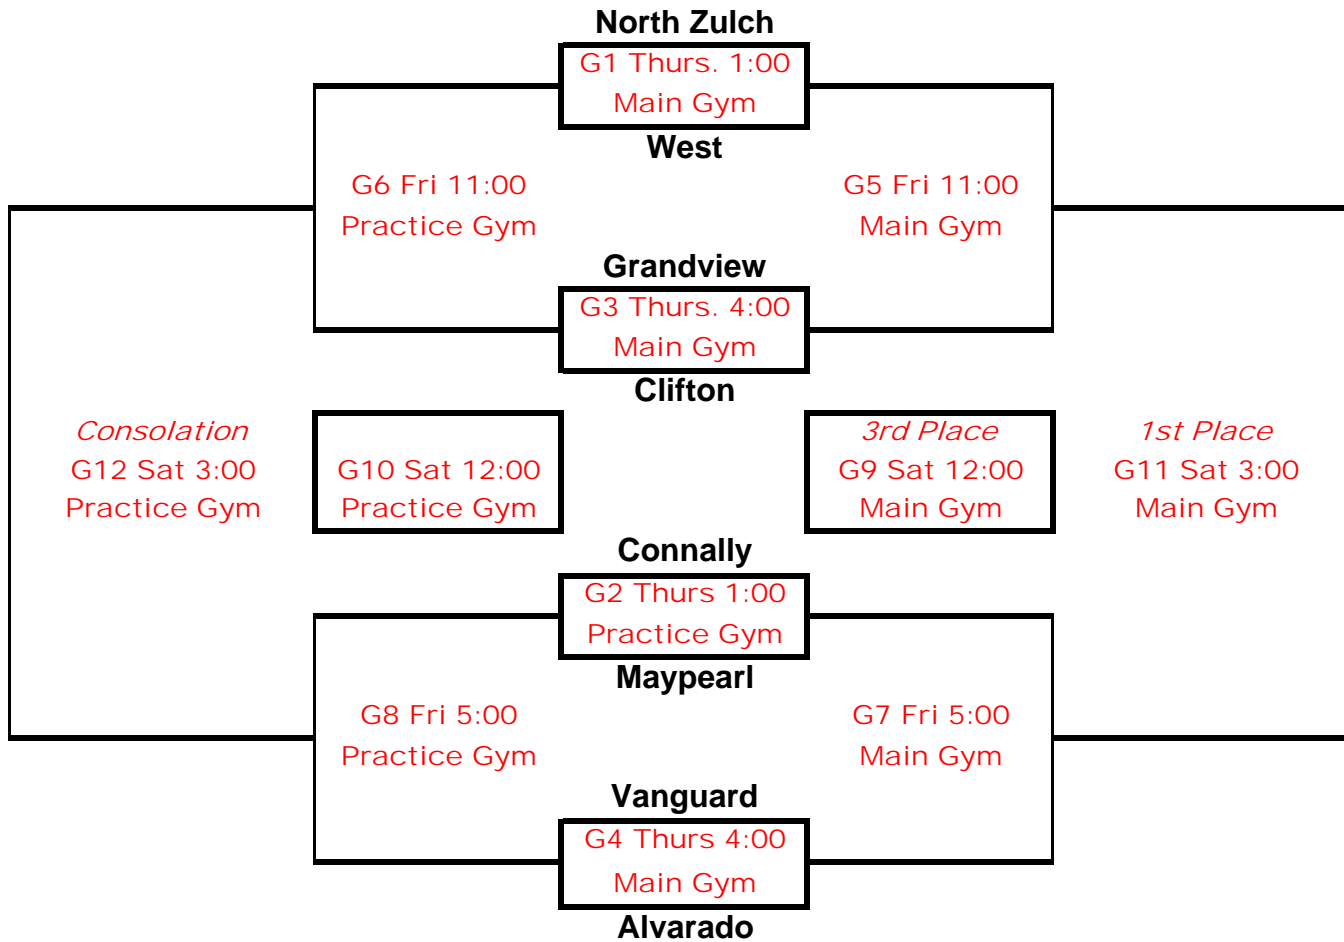

Kolache Klassic Varsity Girls Division December 6-8, 2007

Bottom Team is Home and Will Wear White